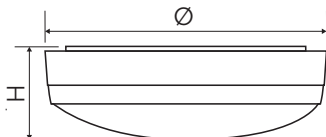

### Technical Specification

Construction	Cast Aluminium + Polycarbonate
Driver	BELL
LED Chip	Samsung
Input Voltage	220 - 240V
Power Factor	> 0.9
Operating Temp	-20°C to +40°C
Standard	CE & UKCA

With sufficient natural light, the fitting does not switch on when presence is detected.